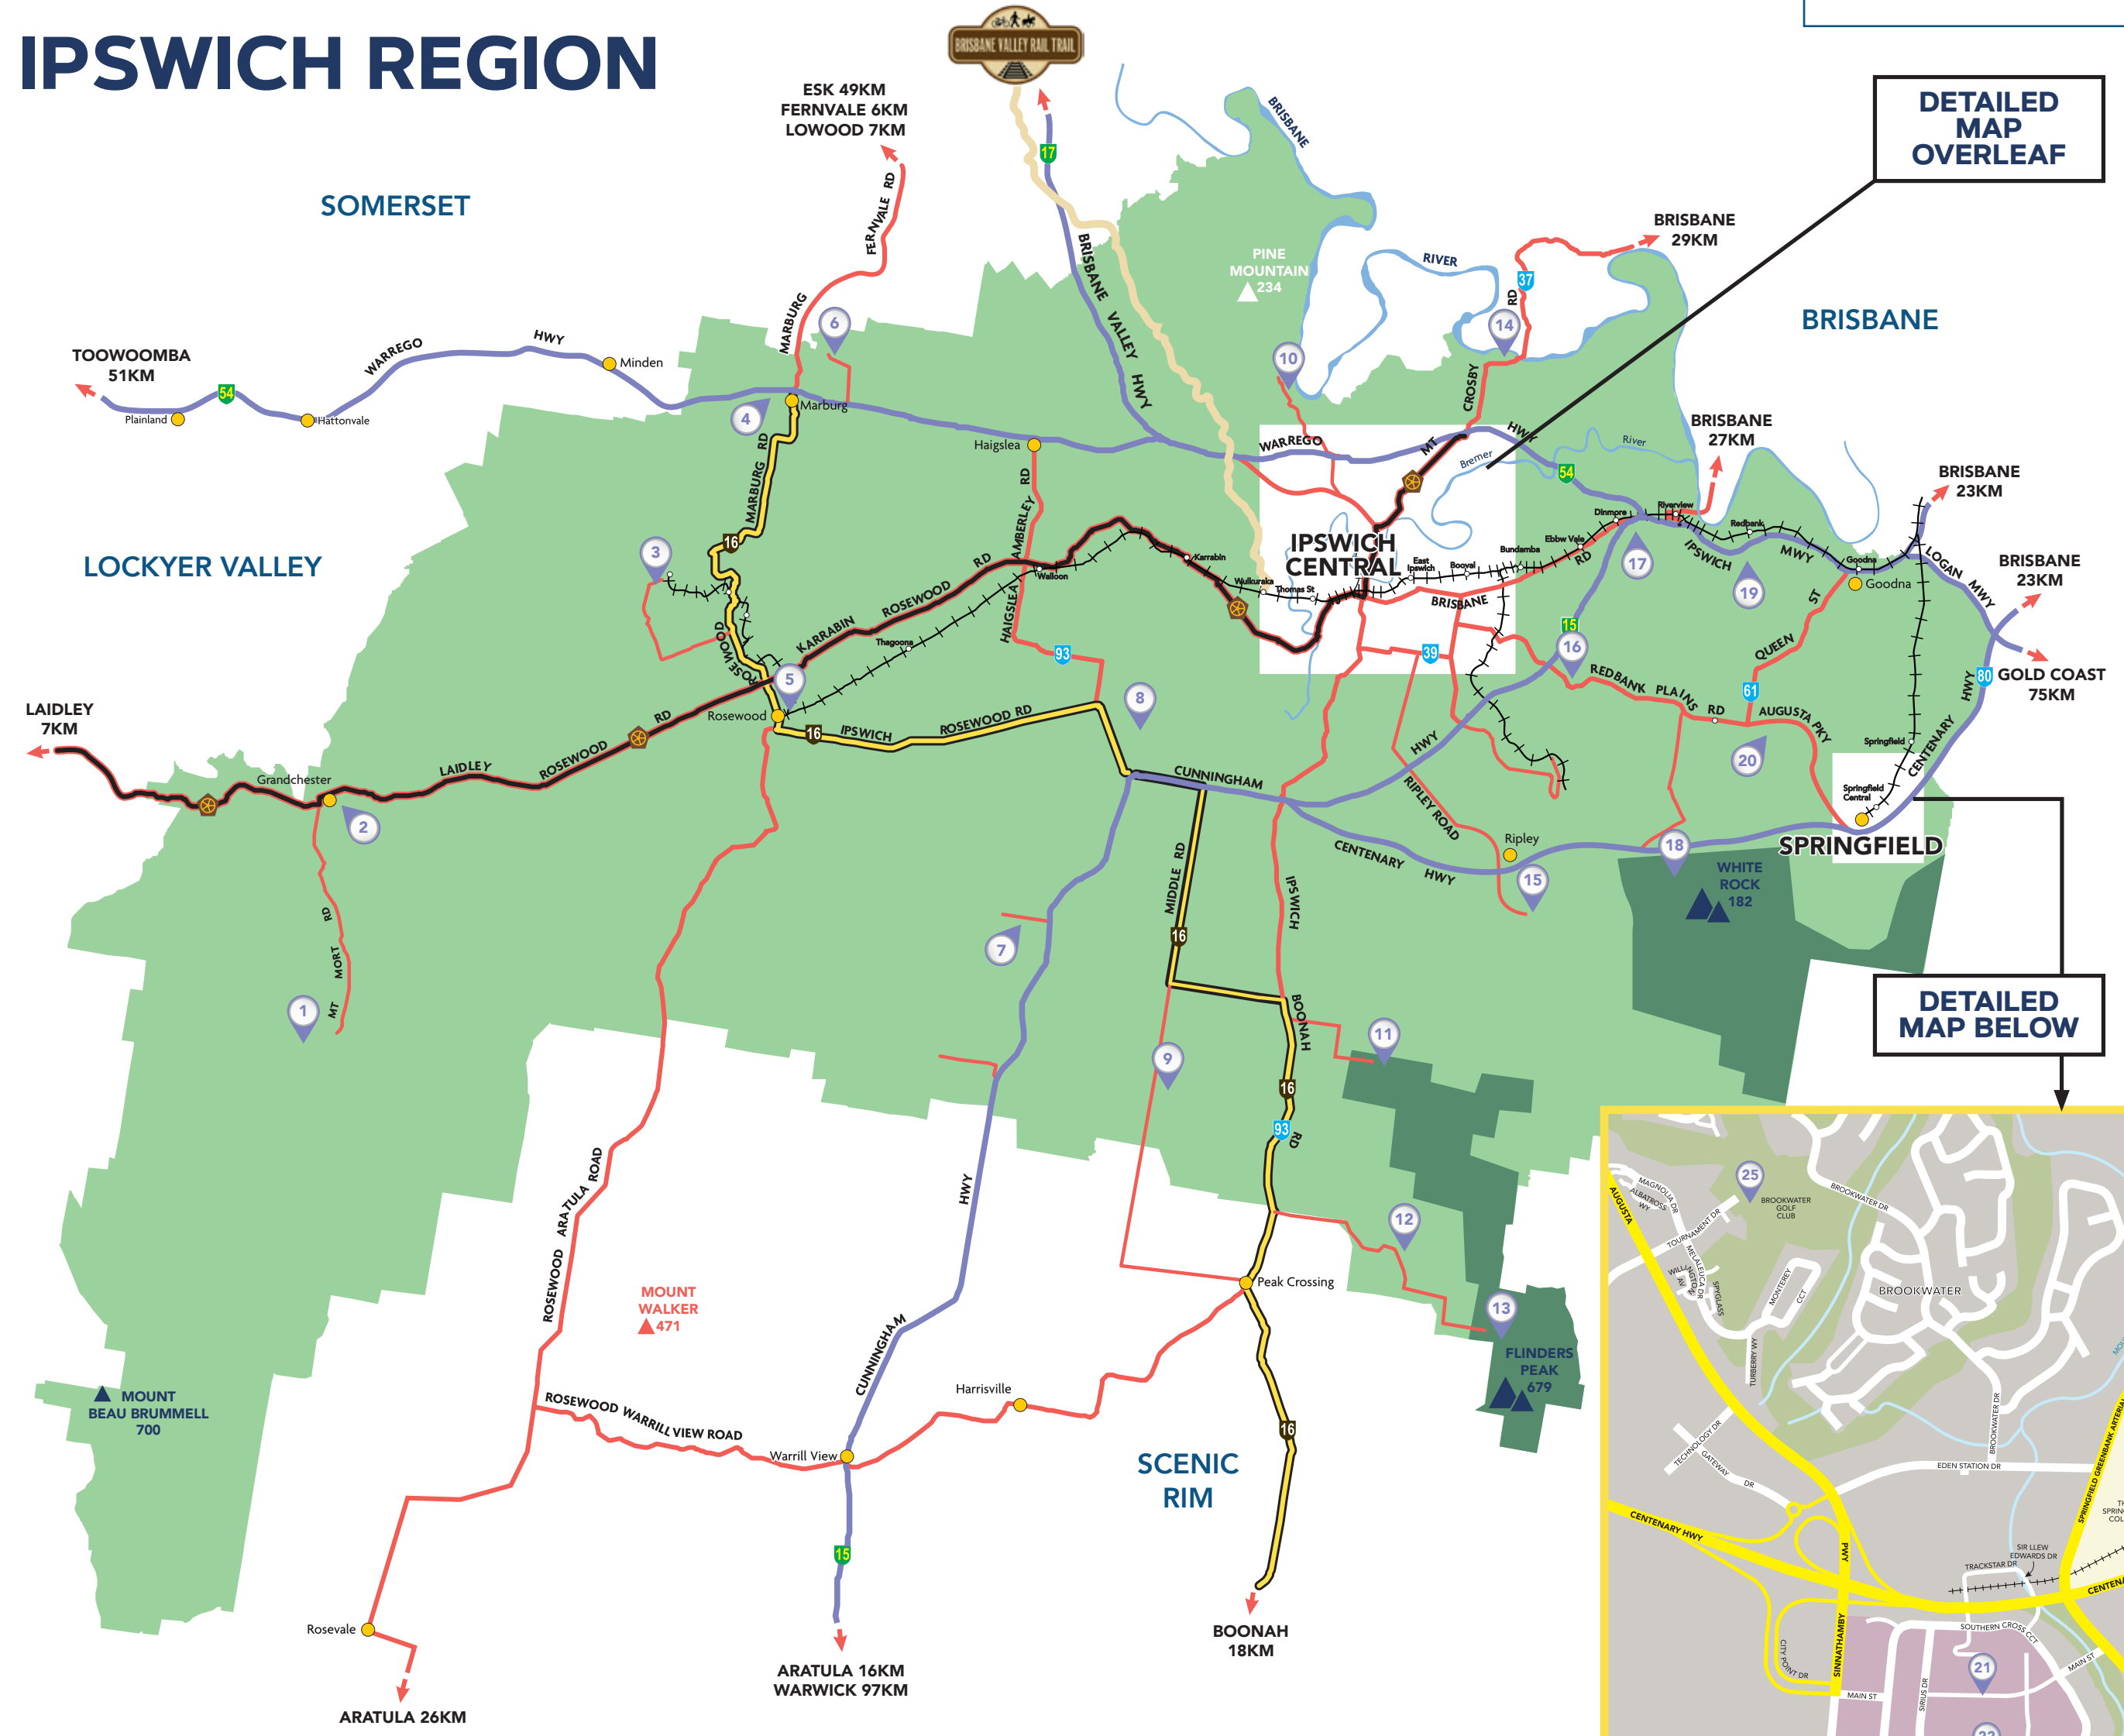

discover Ipswich

.com.au

LEGEND

- Highway
- Road
- Cobb & Co Tourist Drive
- Scenic Rim Tourist Drive
- Brisbane Valley Rail Trail
- Railway and Station
- Conservation Estate

Can't find what you're looking for?

IPSWICH REGION

- 1 Spicers Hidden Vale
- 2 Grandchester Model Steam Railway
- 3 The Rosewood Railway
- 4 The Girls' Coffee Bar
- 5 Rosewood Showgrounds Camping Facility
- 6 Woodlands of Marburg
- 7 Ipswich Motorsport Park
- 8 RAAF Amberley Aviation Heritage Centre
- 9 Purga Nature Reserve
- 10 Kholo Gardens
- 11 Hardings Paddock Picnic Area and Campground
- 12 Ivory's Rock Conventions and Events
- 13 Flinders-Goolman Conservation Estate
- 14 Colleges Crossing Recreation Reserve
- 15 Splash 'n' Play Waterpark
- 16 Cooneana Heritage Centre
- 17 Jules Art Gallery
- 18 White Rock - Spring Mountain Conservation Estate
- 19 Just Jump Trampoline Park and Play Centre
- 20 Didgeridoo Festivals
- 21 Orion Springfield Central
- 22 Orion Lagoon
- 23 Robelle Domain
- 24 Springfield Lakes Hotel
- 25 Brookwater Golf & Country Club