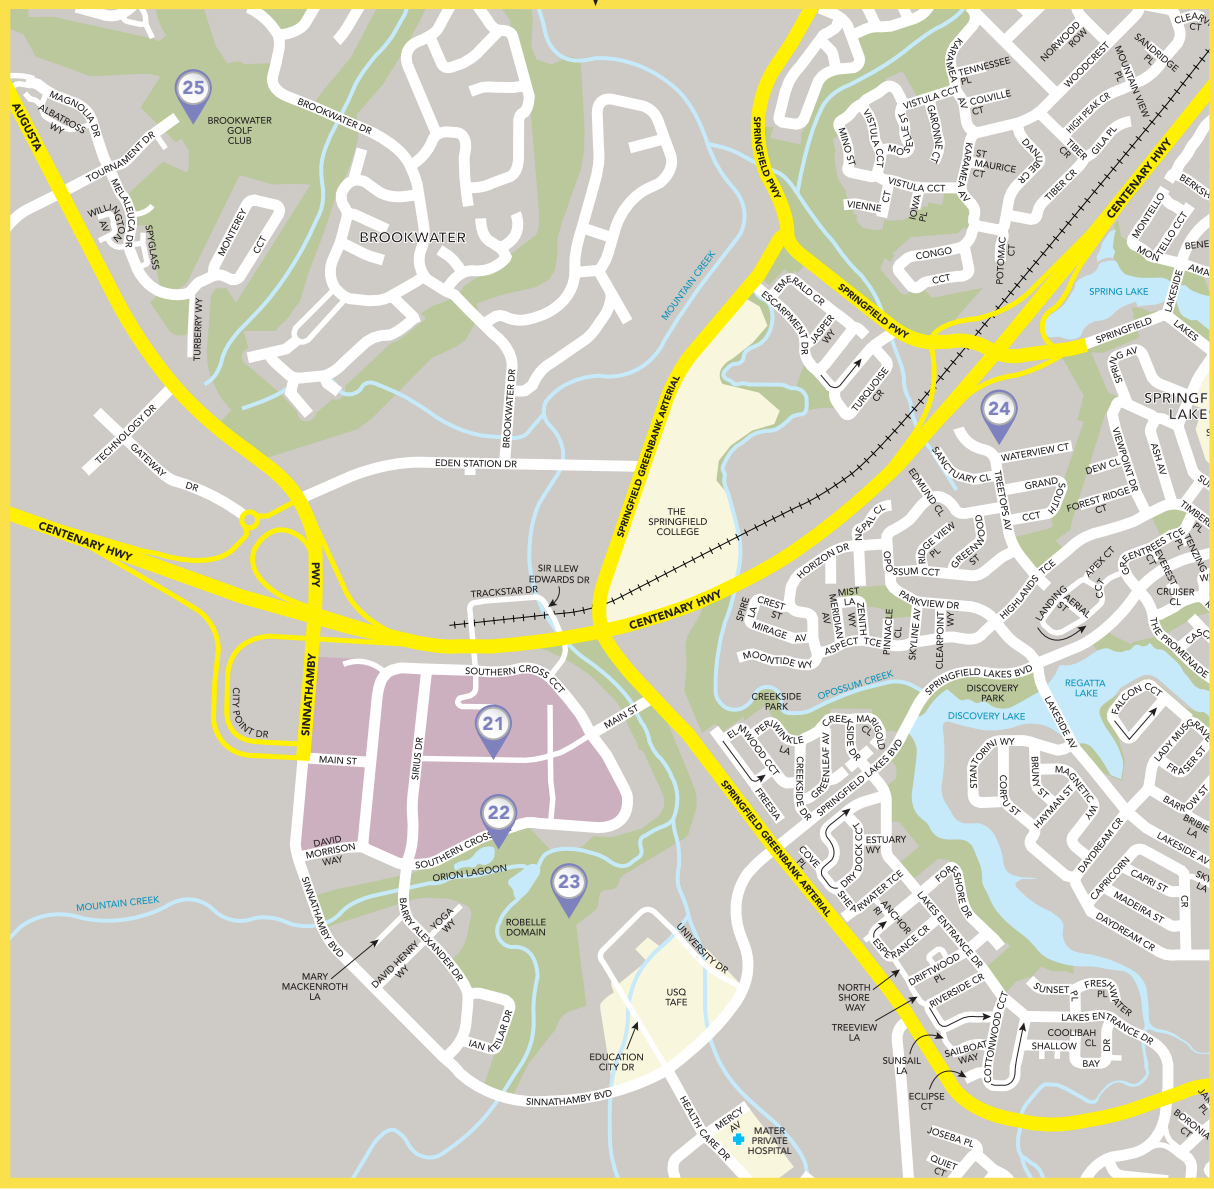

discover Ipswich

.com.au

LEGEND

- Highway
- Road
- Cobb & Co Tourist Drive
- Scenic Rim Tourist Drive
- Brisbane Valley Rail Trail
- Railway and Station
- Conservation Estate

Can't find what you're looking for?

IPSWICH REGION

- 1 Spicers Hidden Vale
- 2 Grandchester Model Steam Railway
- 3 The Rosewood Railway
- 4 The Girls' Coffee Bar
- 5 Rosewood Showgrounds Camping Facility
- 6 Woodlands of Marburg
- 7 Ipswich Motorsport Park
- 8 RAAF Amberley Aviation Heritage Centre
- 9 Purga Nature Reserve
- 10 Kholo Gardens
- 11 Hardings Paddock Picnic Area and Campground
- 12 Ivory's Rock Conventions and Events
- 13 Flinders-Goolman Conservation Estate
- 14 Colleges Crossing Recreation Reserve
- 15 Splash 'n' Play Waterpark
- 16 Cooneana Heritage Centre
- 17 Jules Art Gallery
- 18 White Rock - Spring Mountain Conservation Estate
- 19 Just Jump Trampoline Park and Play Centre
- 20 Didgeridoo Festivals
- 21 Orion Springfield Central
- 22 Orion Lagoon
- 23 Robelle Domain
- 24 Springfield Lakes Hotel
- 25 Brookwater Golf & Country Club